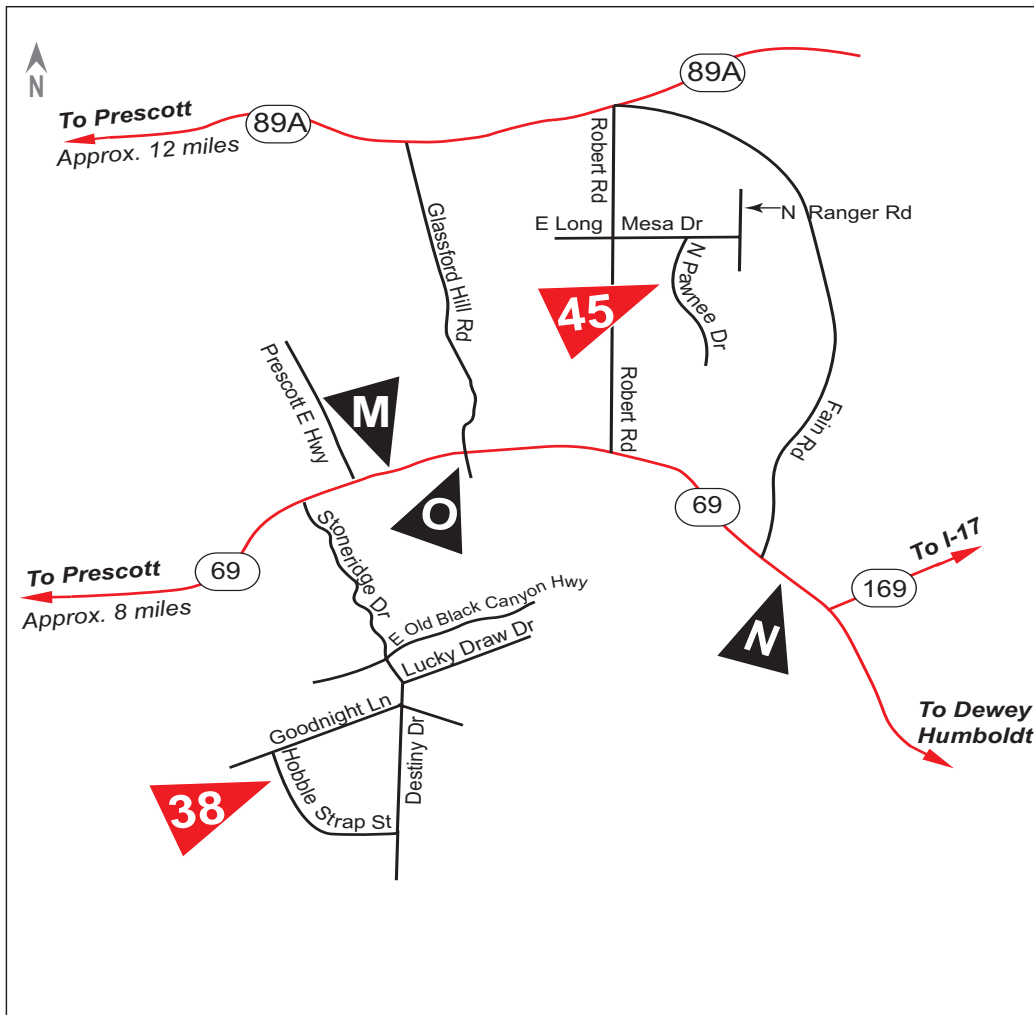

Prescott Valley & Dewey

Tour Studios

38 Patricia Coulter

1168 N Hobble Strap St, Prescott Valley
780-813-4660

Host Patricia Coulter: acrylic painting, mixed media

Demo: fluid acrylic paint onto canvas

45 Janet Payne

Wheelchair Accessible

5540 N Pawnee Dr, Prescott Valley
928-227-0184

Host Janet Payne: watercolor & oil painting

Demo: painting

Major Art Supporters

N Leff-T's Steakhouse & Grill

150 S Hwy 69, Suite 12, Dewey
928-632-1338

M Vern Lewis Welding Supply, Inc.

6250 E State Route 69, Prescott Valley
928-772-9132

O Pet Headquarters

2710 N Glassford Hill Rd, Suite D, Prescott Valley
928-775-5558

Red numbers and black letters next to names refer to arrows on map.