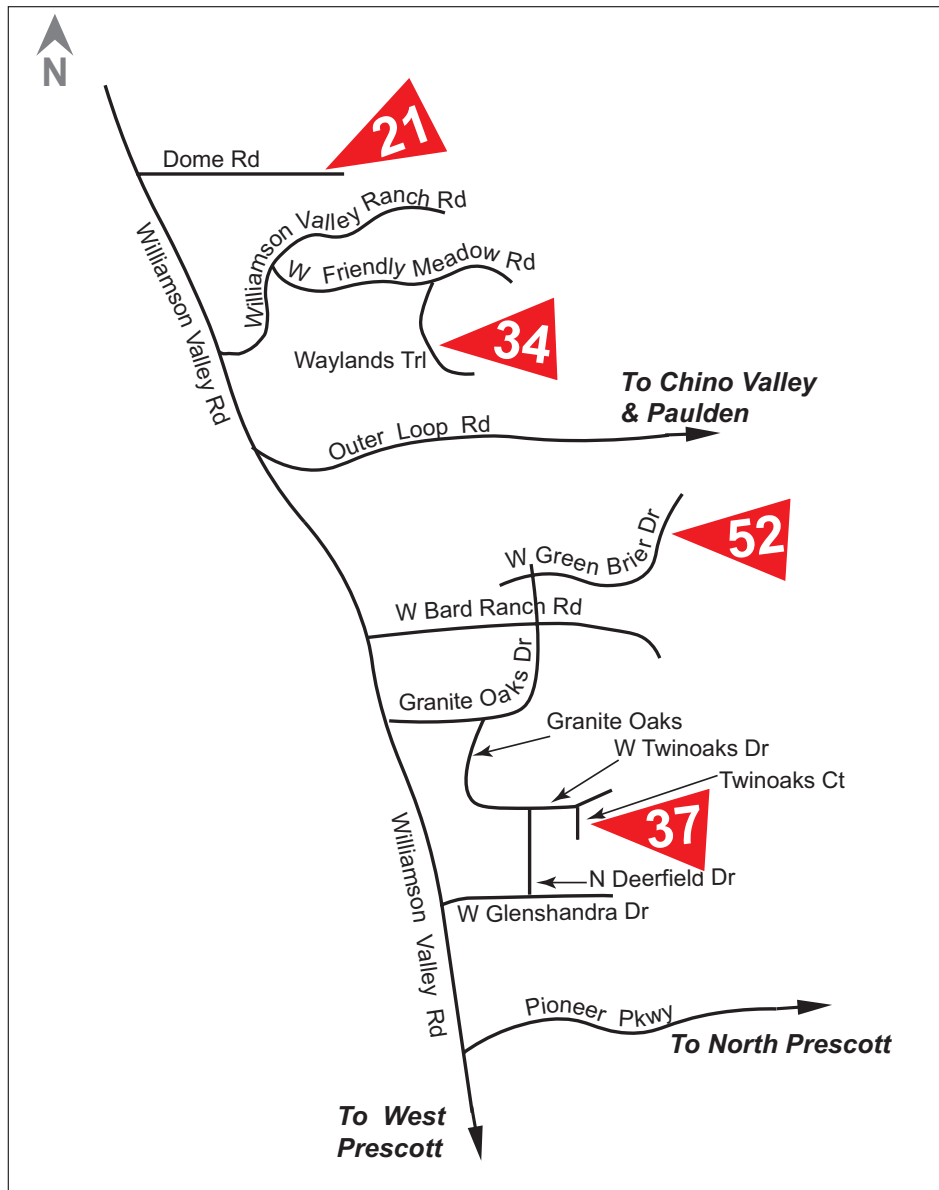

Williamson Valley

Tour Studios

21 Hoy Pots

Wheelchair Accessible

4390 Dome Rd, Prescott

602-909-9958

Host Bruce Haughey: ceramics, sculpture

Demo: clay throwing & hand building

34 Steve Atkinson Studio

Wheelchair Accessible

11255 N Waylands Trl, Prescott

928-642-3354

Host Steve Atkinson: oil painting, drawing/pastels

Demo: oil painting at the easel

37 Van Gorder Art Studio

Wheelchair Accessible

7747 Twinoaks Ct, Prescott

928-717-0840

Host David Van Gorder: acrylic painting, mixed media

Demo: handicapped adapted devices to assist artist

52 Caroline Linscott

2465 W Green Brier Dr, Prescott

928-308-8622

Host Caroline Linscott: watercolor painting

Demo: watercolor painting using layers

Red numbers next to names refer to arrows on the map.